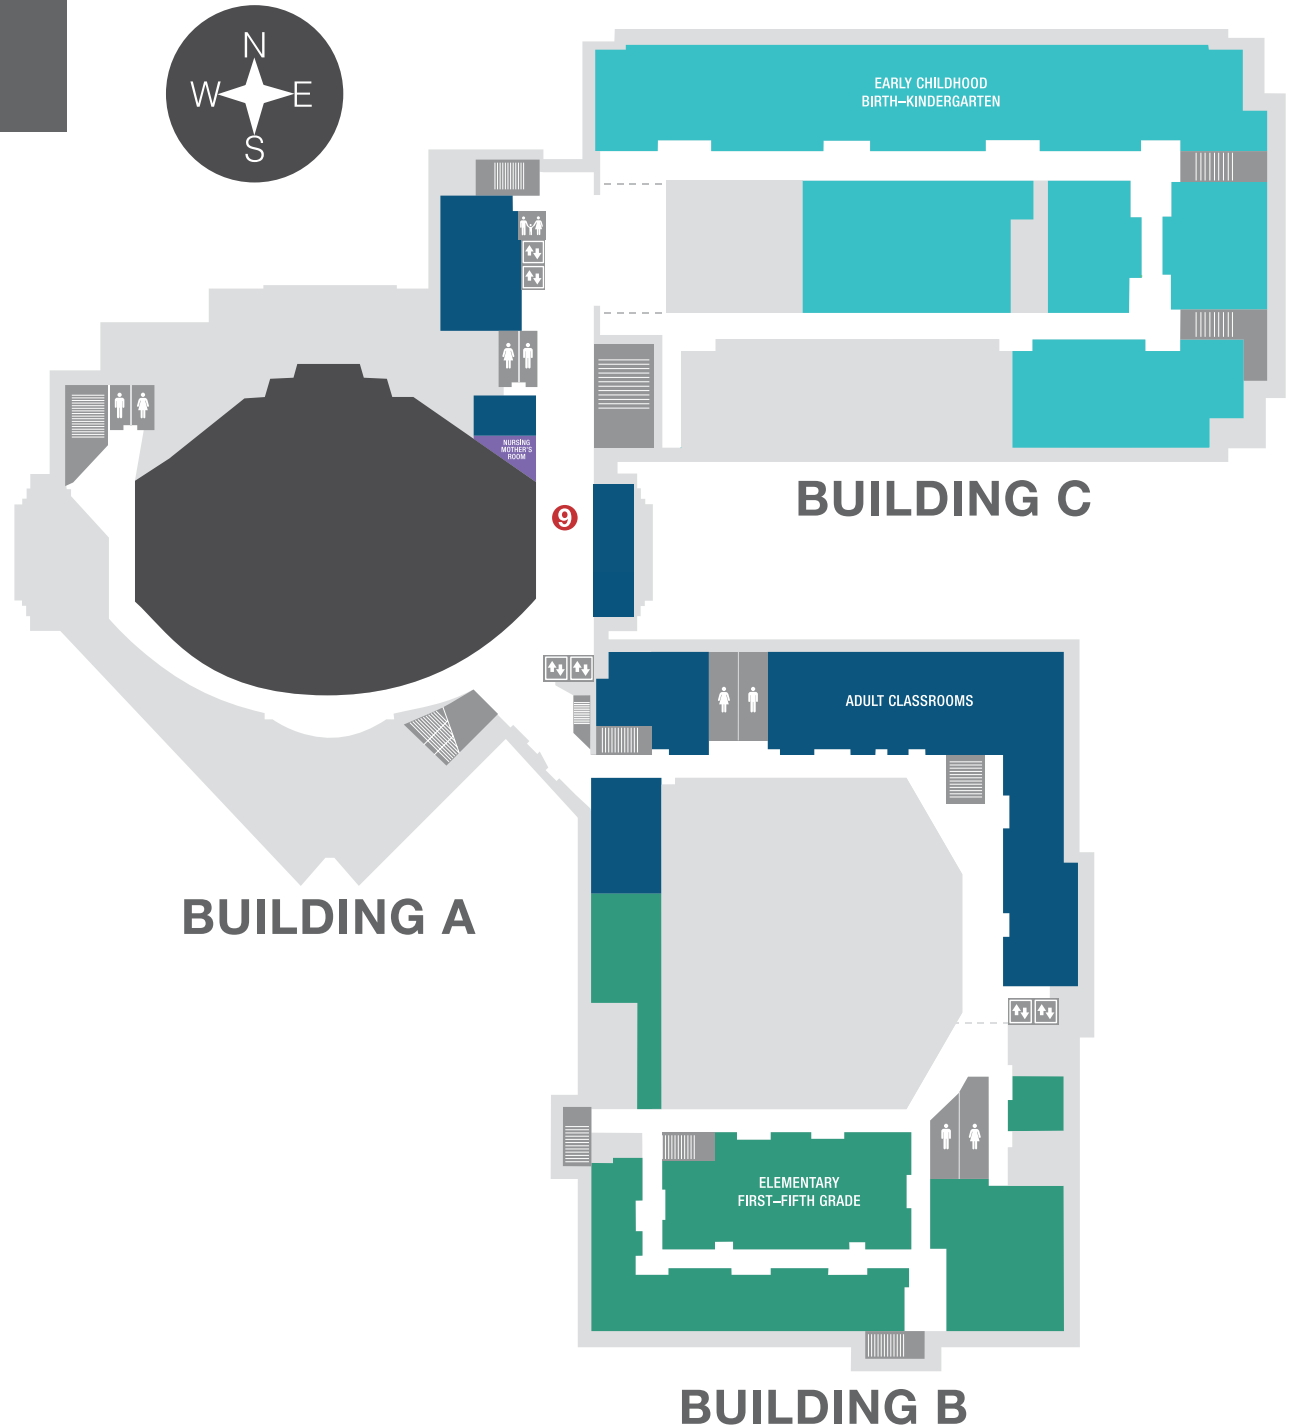

1ST FLOOR

CLASSROOMS

- ADULT
- EARLY CHILDHOOD
BIRTH-KINDERGARTEN
- MIDDLE SCHOOL
SIXTH-EIGHTH GRADE
- HIGH SCHOOL
NINTH-TWELFTH GRADE
- SPECIAL NEEDS
BIRTH-ADULT

- 1 ATRIUM
- 2 ROSE WINDOW
- 3 MAIN STREET HALLWAY (DOWNSTAIRS)
- 4 CIRCLE DRIVE
- 5 GARDEN HALLWAY
- 6 MEMORIAL PRAYER GARDEN
- 7 B LOBBY
- 8 WEEKDAY RECEPTION DESK

2ND FLOOR

CLASSROOMS

ADULT

EARLY CHILDHOOD
BIRTH-KINDERGARTEN

ELEMENTARY
FIRST-FIFTH GRADE

9 MAIN STREET HALLWAY (UPSTAIRS)

CAMPUS OVERVIEW

PARKWOOD BOULEVARD

LEGENDARY DRIVE